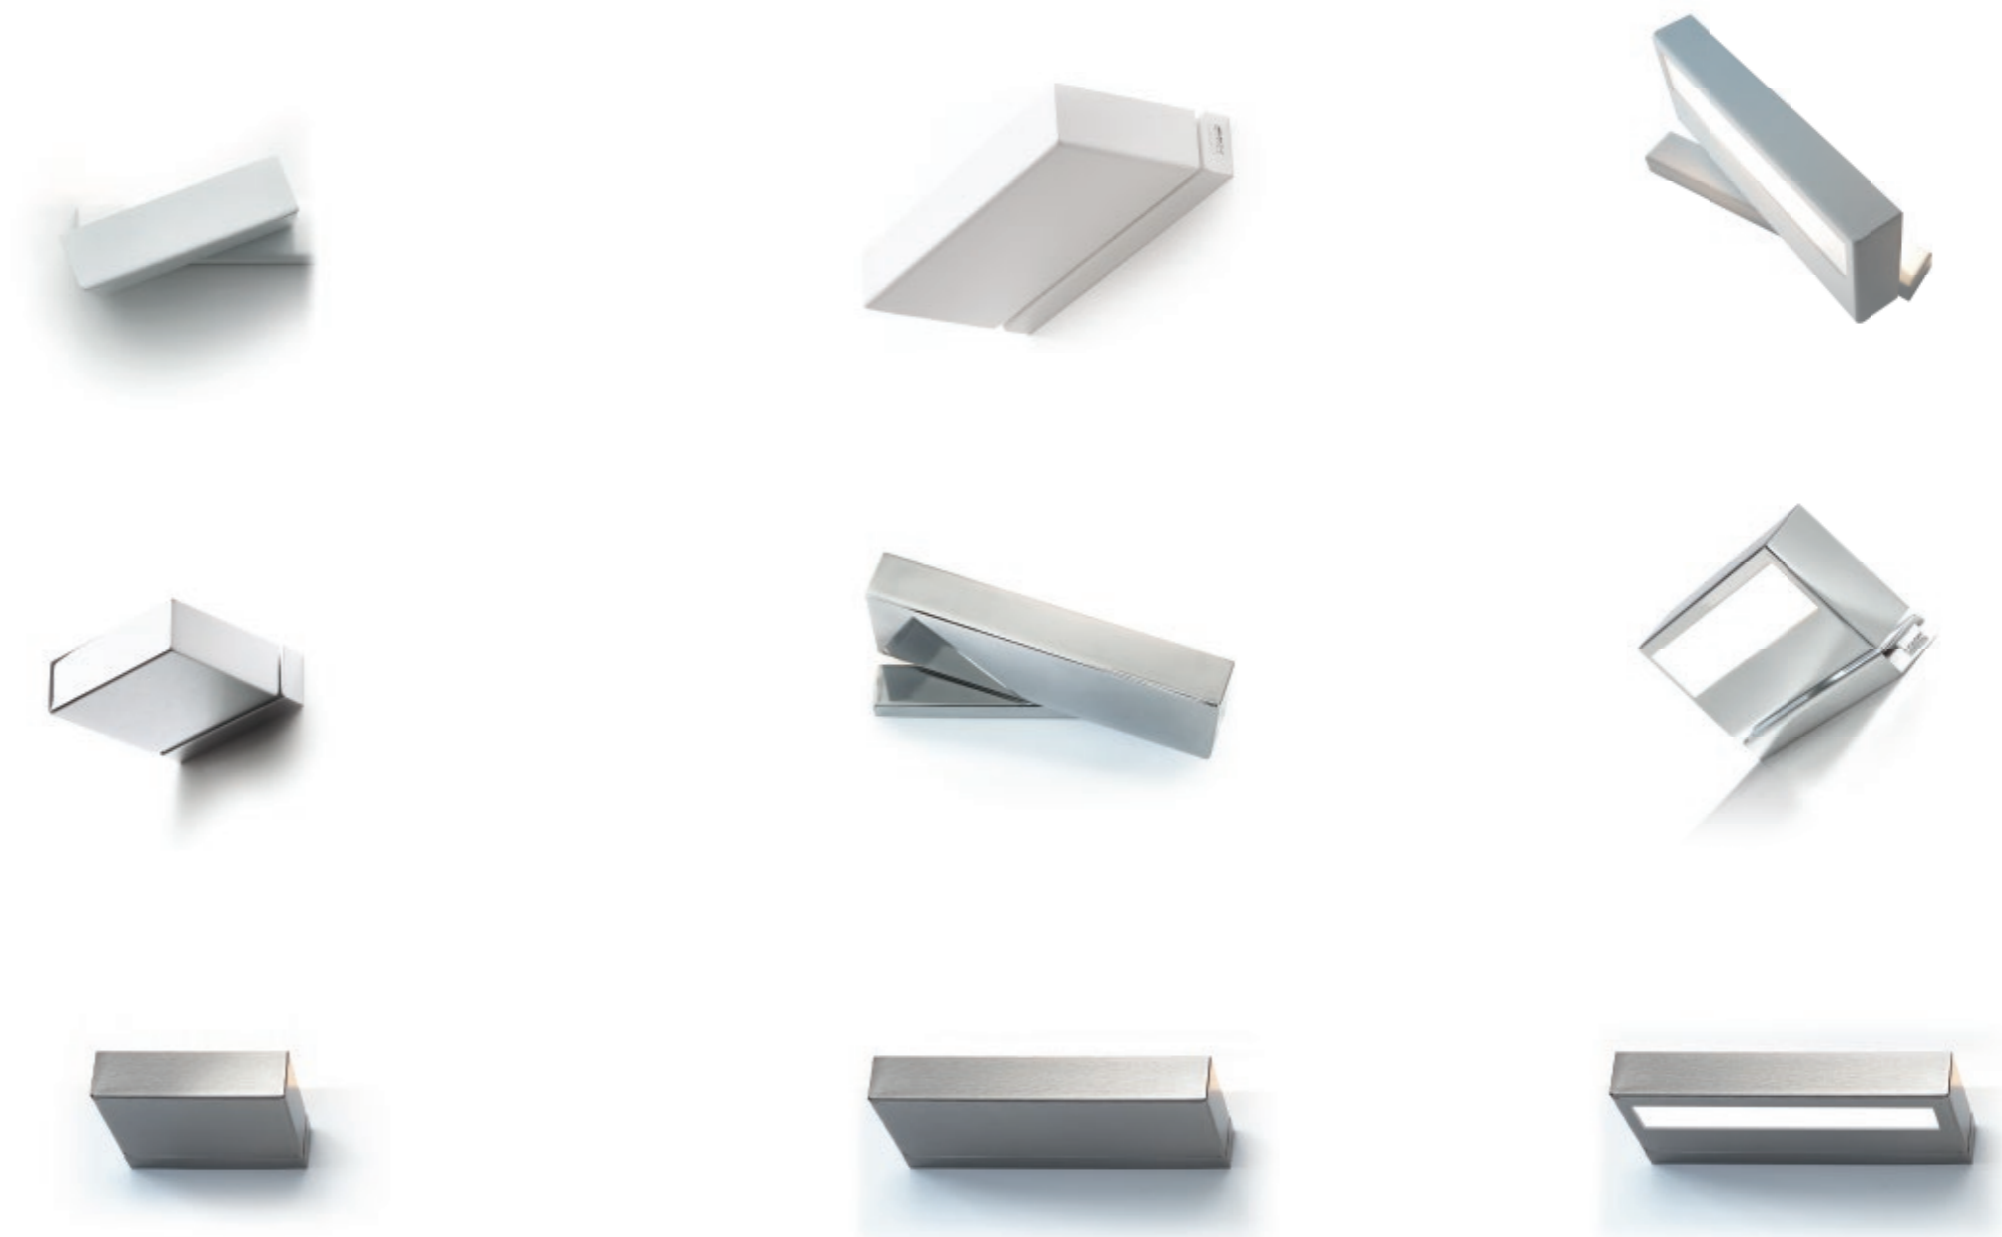

mojto led

LED

MOJTO M2747-WT - M2748-CR - M2749-NK
PARETE | WALL LAMP | WANDLAMPE
L 12,5 cm - H 4 cm - Sp. 12 cm
W 4 7/8" - H 1 5/8" - Depth 4 3/4"
LED 17W - 220-240V - Lumen 1380 - 3000°K

LED

MOJTO M2847-WT - M2848-CR - M2849-NK
PARETE | WALL LAMP | WANDLAMPE
L 25 cm - H 4 cm - Sp. 12 cm
W 9 7/8" - H 1 5/8" - Depth 4 3/4"
LED 13W - 220-240V - Lumen 1100 - 3000°K

LED

MOJTO M2856-WT - M2857-CR - M2858-NK
PARETE CON METACRILATO E VETRO
WALL LAMP WITH BOTTOM GLASS AND UPPER ACRYLIC
WANDLAMPE
L 25 cm - H 4 cm - Sp. 12 cm
W 9 7/8" - H 1 5/8" - Depth 4 3/4"
LED 13W - 220-240V - Lumen 1100 - 3000°K