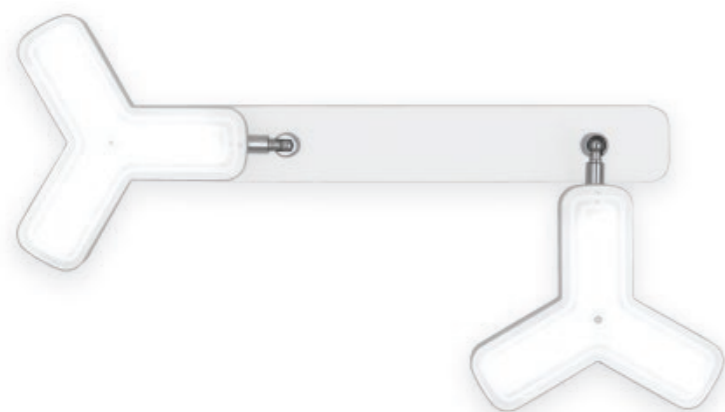

newmox

LED

NEWMOX M5552-CR - M5552-WT
PARETE / PLAFONIERA | WALL / CEILING LAMP
DECKEN / WANDLAMPE
Rotazione testa 360° | inclinazione 90°
Head rotation 360° | tilting angle 90°
L 36 cm - Sp. min 6 / max 22 cm
W 14 1/8" - Depth min 2 3/8" / max 8 5/8"
LED 2 x 12W - Lumen 2400 - 3000°K